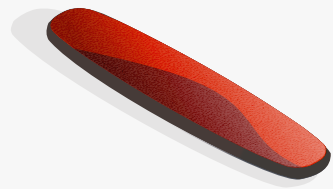

Board
Frame

RH26 - RH22 - RH23
RAL 5007 ●
RAL 7016 ●
RAL 9005 ●

RH12 - RH10
RAL 6020 ●
RAL 6013 ●
RAL 8019 ●

RH01 - RH50
RAL 8019 ●
RAL 7016 ●
RAL 9005 ●