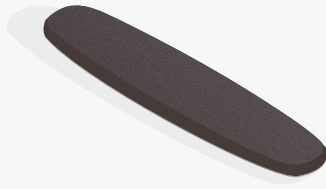

It affords both exercise and bonding activities, promoting an active and balanced lifestyle.

Specifications

Designed to help build core strength and stability

Combine the Balance Boards with the Ocean Ring

8' surfboard-shaped boards offering 2 stability settings

Captivate teens with this trendy favorite

Board
Frame

RH31
RAL 7035 ●
RAL 9003 ●
RAL 7016 ●

RH32
RAL 1019 ●
RAL 1001 ●
RAL 8019 ●

RH20
RAL 5007 ●
RAL 7016 ●
RAL 9005 ●