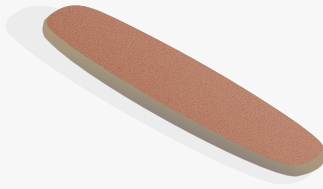

It affords both exercise and bonding activities, promoting an active and balanced lifestyle.

Specifications

Designed to help build core strength and stability

Combine the Balance Boards with the Ocean Ring

8' surfboard-shaped boards offering 2 stability settings

Captivate teens with this trendy favorite

Board
Frame

RH31
RAL 7035 ●
RAL 9003 ●
RAL 7016 ●

RH32
RAL 1019 ●
RAL 1001 ●
RAL 8019 ●

RH20
RAL 5007 ●
RAL 7016 ●
RAL 9005 ●