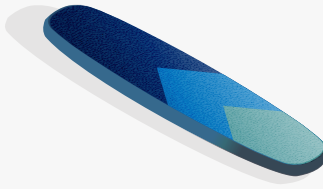

Board
Frame

RH31 - RH50
RAL 7035 ●
RAL 9003 ●
RAL 7016 ●

RH26 - RH22 - RH20
RAL 5007 ●
RAL 7016 ●
RAL 9005 ●

RH40 - RH41
RAL 1001 ●
RAL 1019 ●
RAL 6013 ●