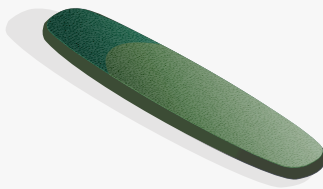

Board
Frame

RH26 - RH22 - RH23
RAL 5007 ●
RAL 7016 ●
RAL 9005 ●

RH12 - RH10
RAL 6020 ●
RAL 6013 ●
RAL 8019 ●

RH01 - RH50
RAL 8019 ●
RAL 7016 ●
RAL 9005 ●