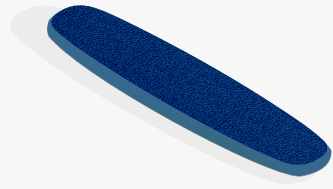

It affords both exercise and bonding activities, promoting an active and balanced lifestyle.

Specifications

Designed to help build core strength and stability

Combine the Balance Boards with the Ocean Ring

8' surfboard-shaped boards offering 2 stability settings

Captivate teens with this trendy favorite

Board
Frame

RH31
RAL 7035 ●
RAL 9003 ●
RAL 7016 ●

RH32
RAL 1019 ●
RAL 1001 ●
RAL 8019 ●

RH20
RAL 5007 ●
RAL 7016 ●
RAL 9005 ●