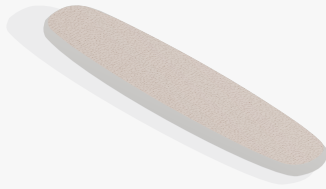

It affords both exercise and bonding activities, promoting an active and balanced lifestyle.

Specifications

Designed to help build core strength and stability

Combine the Balance Boards with the Ocean Ring

8' surfboard-shaped boards offering 2 stability settings

Captivate teens with this trendy favorite

Board
Frame

RH31
RAL 7035 ●
RAL 9003 ●
RAL 7016 ●

RH32
RAL 1019 ●
RAL 1001 ●
RAL 8019 ●

RH20
RAL 5007 ●
RAL 7016 ●
RAL 9005 ●