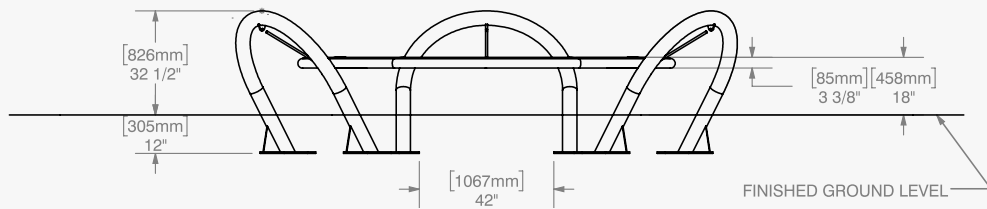

8' surfboard-shaped boards offering 2 stability settings

Captivate teens with this trendy favorite

Board
Frame

RH31
RAL 7035 ●
RAL 9003 ●
RAL 7016 ●

RH32
RAL 1019 ●
RAL 1001 ●
RAL 8019 ●

RH20
RAL 5007 ●
RAL 7016 ●
RAL 9005 ●