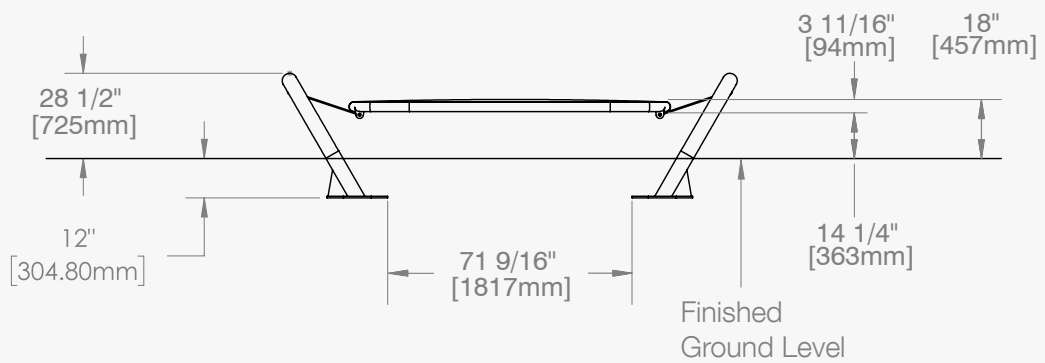

8' surfboard-shaped boards offering 2 stability settings

Captivate teens with this trendy favorite

Board
Frame

RH31
RAL 7035 ●
RAL 9003 ●
RAL 7016 ●

RH32
RAL 1019 ●
RAL 1001 ●
RAL 8019 ●

RH20
RAL 5007 ●
RAL 7016 ●
RAL 9005 ●