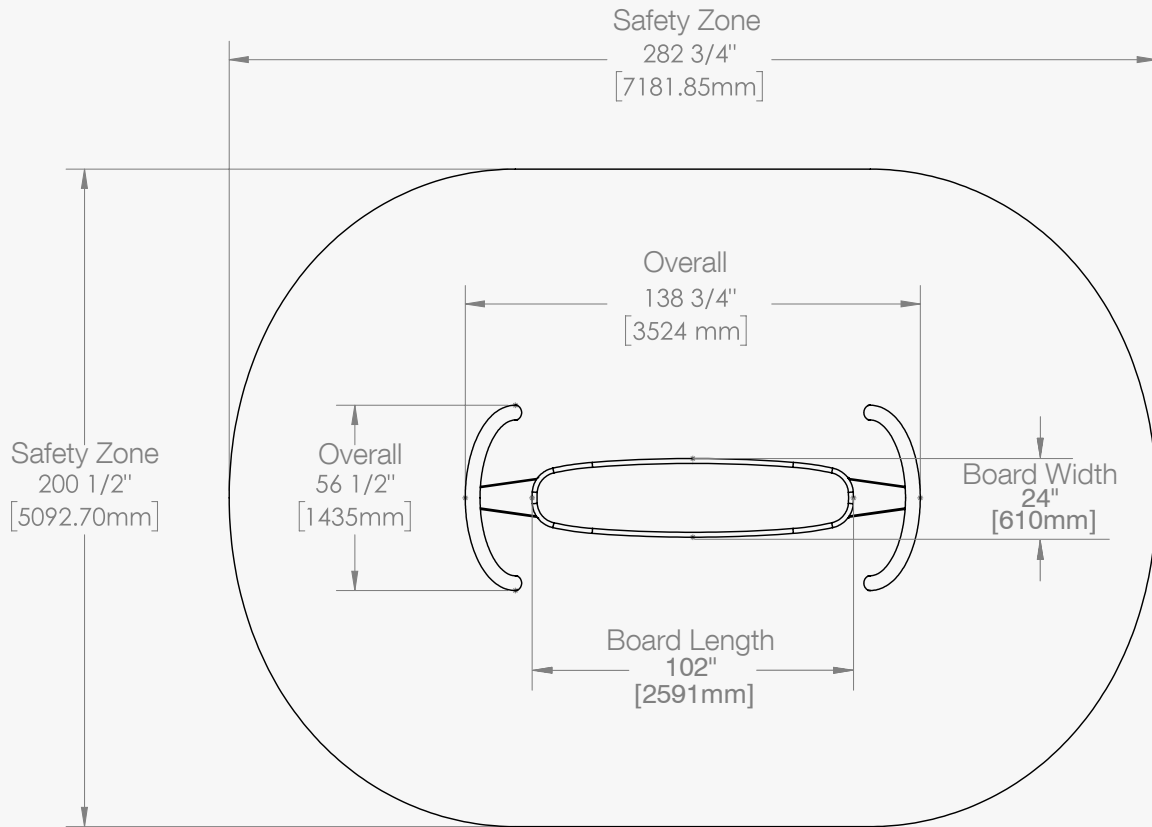

It was designed with two difficulty levels for an adaptable challenge, suitable for everyone.

Multiple Balance Boards with varied settings can be combined to an Ocean Ring serving as the ideal gathering spot for teenagers and active adults.

It affords both exercise and bonding activities, promoting an active and balanced lifestyle.

Specifications

Designed to help build core strength and stability

Combine the Balance Boards with the Ocean Ring

8' surfboard-shaped boards offering 2 stability settings

Captivate teens with this trendy favorite

Board
Frame

RH31
RAL 7035 ●
RAL 9003 ●
RAL 7016 ●

RH32
RAL 1019 ●
RAL 1001 ●
RAL 8019 ●

RH20
RAL 5007 ●
RAL 7016 ●
RAL 9005 ●