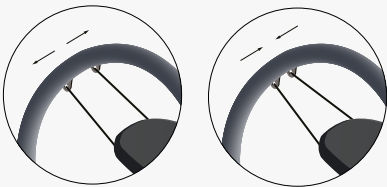

It was designed with two difficulty levels for an adaptable challenge, suitable for everyone.

Multiple Balance Boards with varied settings can be combined to an Ocean Ring serving as the ideal gathering spot for teenagers and active adults.