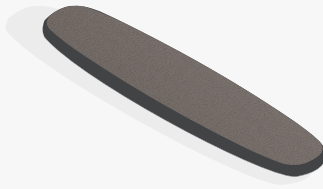

It affords both exercise and bonding activities, promoting an active and balanced lifestyle.

Specifications

Designed to help build core strength and stability

Combine the Balance Boards with the Ocean Ring

8' surfboard-shaped boards offering 2 stability settings

Captivate teens with this trendy favorite

Board
Frame

RH31
RAL 7035 ●
RAL 9003 ●
RAL 7016 ●

RH32
RAL 1019 ●
RAL 1001 ●
RAL 8019 ●

RH20
RAL 5007 ●
RAL 7016 ●
RAL 9005 ●