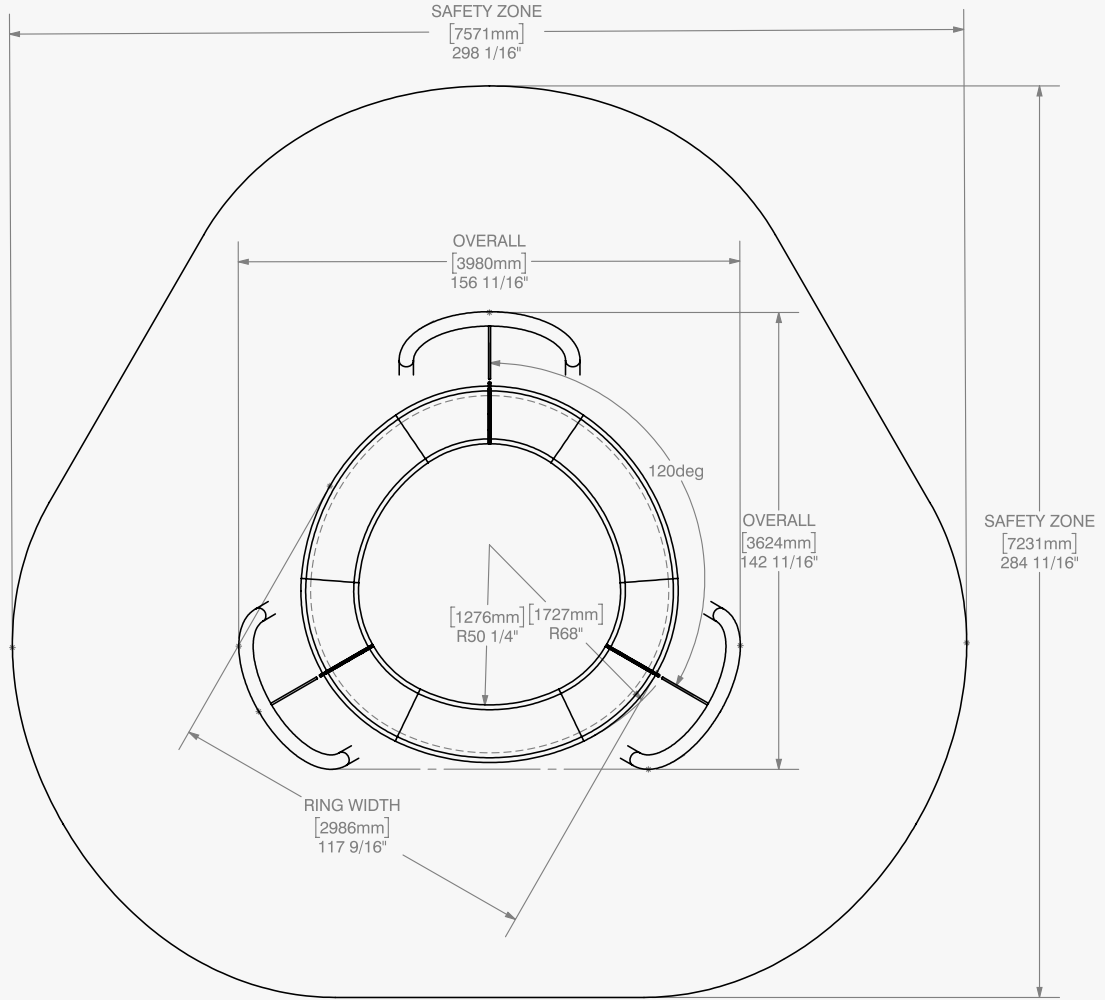

It was designed with two difficulty levels for an adaptable challenge, suitable for everyone.

Multiple Balance Boards with varied settings can be combined to an Ocean Ring serving as the ideal gathering spot for teenagers and active adults.

It affords both exercise and bonding activities, promoting an active and balanced lifestyle.

Specifications

Designed to help build core strength and stability

Combine the Balance Boards with the Ocean Ring

8' surfboard-shaped boards offering 2 stability settings

Captivate teens with this trendy favorite

Board
Frame

RH31
RAL 7035 ●
RAL 9003 ●
RAL 7016 ●

RH32
RAL 1019 ●
RAL 1001 ●
RAL 8019 ●

RH20
RAL 5007 ●
RAL 7016 ●
RAL 9005 ●