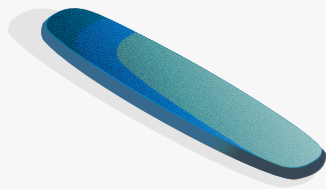

Board
Frame

RH26 - RH22 - RH23
RAL 5007 ●
RAL 7016 ●
RAL 9005 ●

RH12 - RH10
RAL 6020 ●
RAL 6013 ●
RAL 8019 ●

RH01 - RH50
RAL 8019 ●
RAL 7016 ●
RAL 9005 ●