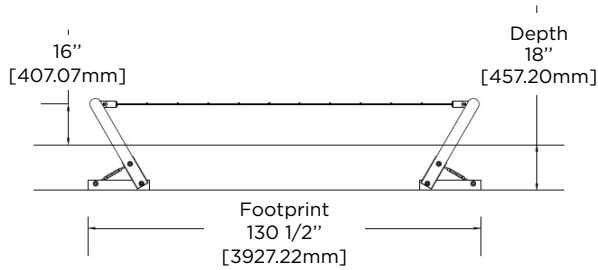

## PICK UP THE SLACK!

---

- The perfect equipment to offer an introduction to slacklining in your community. Walk them through the challenge by including tailored information panels to your project.
- Optimal for the entire family, this stunning object offers 3 distinct levels of difficulties through various lengths, widths and flex.
- Made from galvanized steel wires covered with polyester yarn, our slacklines are extremely resistant, durable and almost Indestructible.
- Combine our 3 Slacklines for a unique piece.
  - Slack12 : 12' long x 3.25" wide
  - Slack15 : 15' long x 2,5" wide
  - Slack18: 18' long x 2" wide

## SLACK12

12 feet long

## SLACK15

15 feet long

## SLACK18

18 feet long