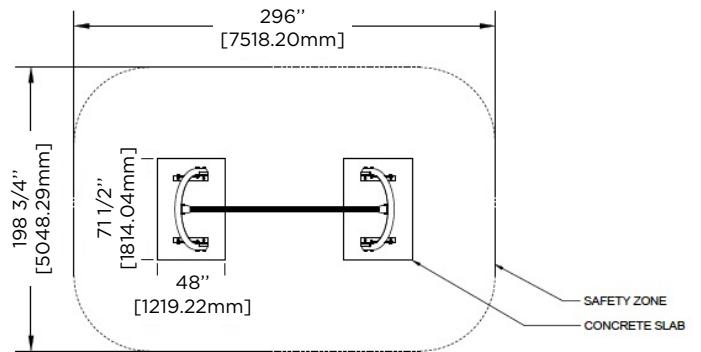

## PICK UP THE SLACK!

---

- The perfect equipment to offer an introduction to slacklining in your community. Walk them through the challenge by including tailored information panels to your project.
- Optimal for the entire family, this stunning object offers 3 distinct levels of difficulties through various lengths, widths and flex.
- Made from galvanized steel wires covered with polyester yarn, our slacklines are extremely resistant, durable and almost Indestructible.
- Combine our 3 Slacklines for a unique piece.
  - Slack12 : 12' long x 3.25" wide
  - Slack15 : 15' long x 2,5" wide
  - Slack18: 18' long x 2" wide

## SLACK12

12 feet long

## SLACK15

15 feet long

## SLACK18

18 feet long