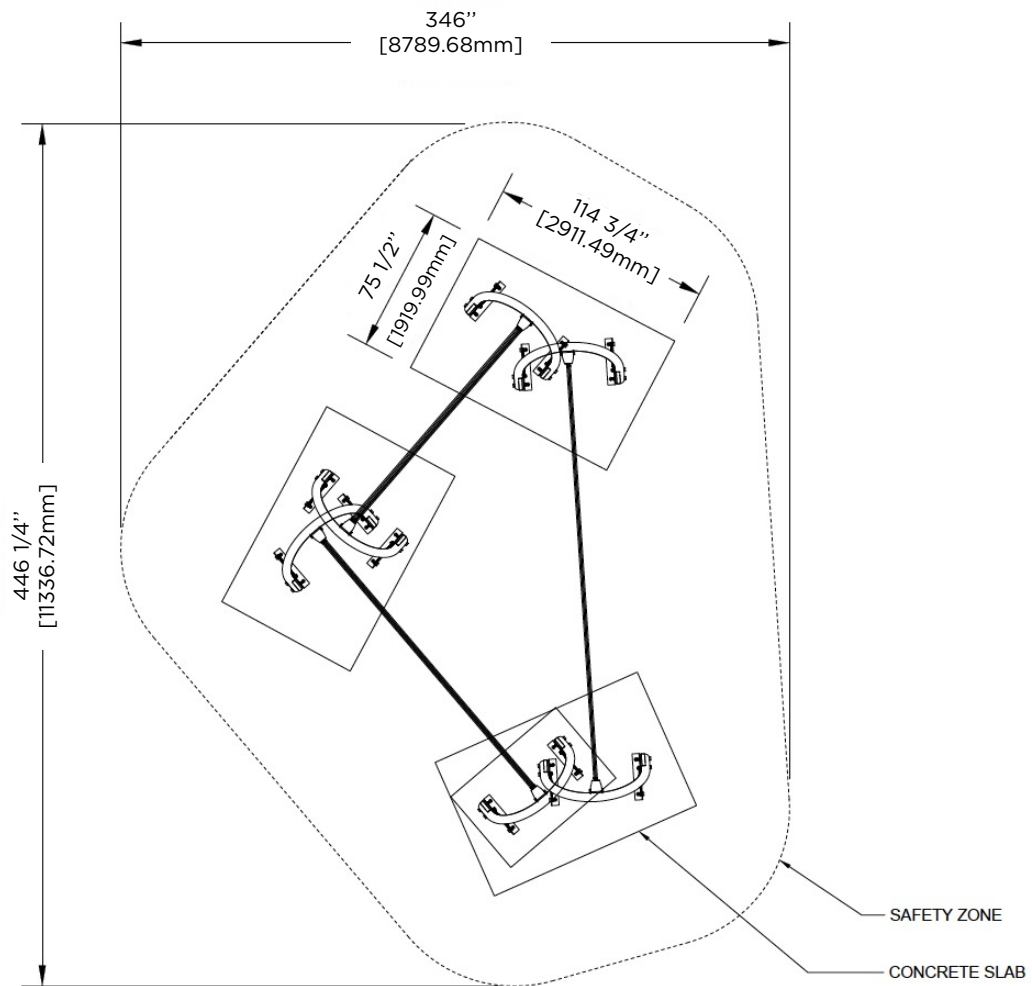

SLACKLINE TRIO