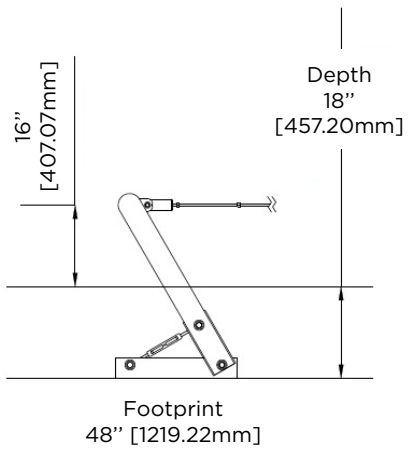

SLACKLINE TRIO